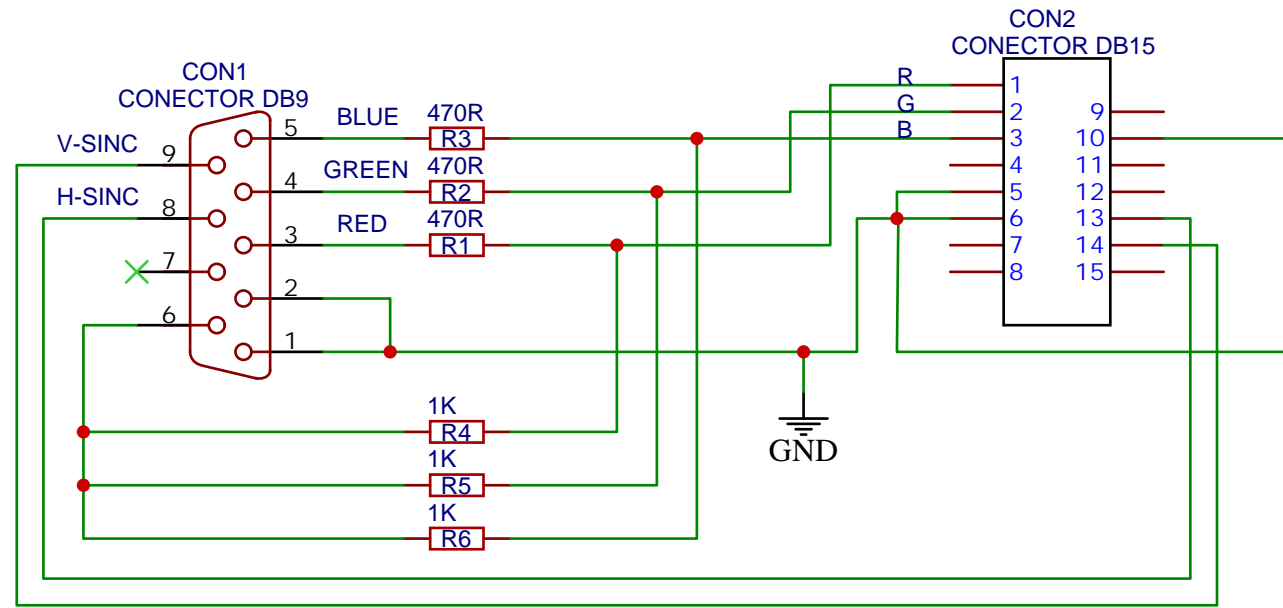

# CABO CGA TO VGA 15KHZ

TITLE: Sheet_1	REV: 1.0
Company: Your Company	Sheet: 1/1
Date: 2025-03-30	Drawn By: choconet.wifi